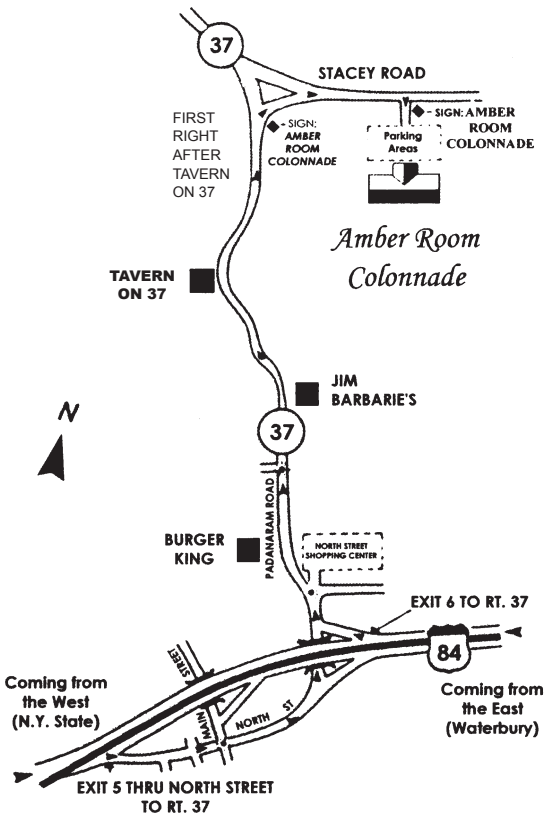

How To Reach The Amber Room Colonnade

203-748-3800

DIRECTIONS:

From New York State:

Take Route I-84 East to Connecticut
Exit 5 in Danbury
Straight at end of Ramp
Stay in Right Lane
Descend to bottom of hill (traffic light)
Straight across (follow Rt. 37)
Bear left at fork (North Street Shopping Center/Rt.37)
1 3/4 miles on right is The Amber Room Colonnade sign
Take Right after Sign (Stacey Road)
Our driveway is 500 feet on right

From Lower New York State:

Take Route 684 North to Brewster, New York
Exit I-84 East to Connecticut
Follow directions from New York State (above)

From the East: Connecticut and Massachusetts

Take Route I-84 West
Exit 6 in Danbury
Right turn at end of Ramp
Bear left at fork (North Street Shopping Center/Rt.37)
1 3/4 miles on right is The Amber Room Colonnade sign
Take Right after Sign (Stacey Road)
Our driveway is 500 feet on right